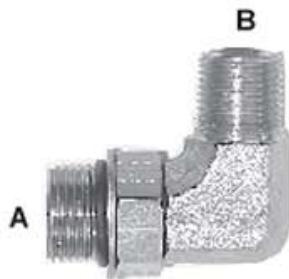

NIPPLES MALE-MALE NIP

Male BSPP	Male BSPP	PZB Part Number	Washer
3/8"	1/4"	NIP38P14P	DW38 or DW14
3/8"	3/8"	NIP38P38P	DW38
1/2"	3/8"	NIP12P38P	DW12 or DW38
1/2"	1/2"	NIP12P12P	DW12
3/4"	1/2"	NIP34P12P	DW34 or DW12
3/4"	3/4"	NIP34P34P	DW34
1"	3/4"	NIP100P34P	DW100 or DW34
1"	1"	NIP100P100P	DW100
1 1/4"	1"	NIP114P100P	DW114 or DW100
1 1/4"	1 1/4"	NIP114P114P	DW114
"A" UNO	"B" BSPT	PZB Part Number	
3/4"	3/8"	NIP34U38T	
3/4"	1/2"	NIP34U12T	
9/16"	1/2"	NIP916U12T	
7/8"	3/4"	NIP78U34T	
1 1/16"	3/4"	NIP116U34T	

COMPACT ELBOWS ELB

"A" BSPP	"B" BSPT	PZB Part Number
3/4"	1/2"	ELB34P12T
3/4"	3/4"	ELB34P34T
1"	3/4"	ELB100P34T
1"	1"	ELB100P100T
"A" UNO	"B" BSPT	PZB Part Number
3/4"	3/8"	ELB34U38T
3/4"	1/2"	ELB34U12T

REDUCERS MALE-FEMALE RED

Male BSPP	Female BSPP	PZB Part Number	Washer
1/4"	3/8"	RED14P38P	DW14
3/8"	3/8"	RED38P38P	DW38
1/2"	3/8"	RED12P38P	DW12
1/2"	1/2"	RED12P12P	DW12
3/4"	1/2"	RED34P12P	DW34
3/4"	3/4"	RED34P34P	DW34
1"	3/4"	RED100P34P	DW100
1"	1"	RED100P100P	DW100
1 1/4"	1"	RED114P100P	DW114

SUPER CLAMPS SC

Clamp Part Code	Adjust. Range	Suit Hose ID
SC043	40-43	43mm
SC047	43-47	47mm
SC051	51-55	55mm
SC059	55-59	59mm

GASKET WASHER GW

Washer Size	Washer Part Code
3/4"	GW34
1"	GW100
1 1/4"	GW114