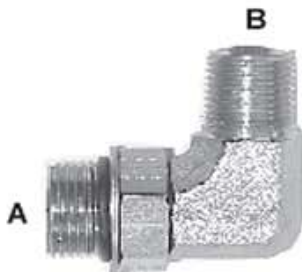

COMPACT ELBOWS ELB

"A" BSPP	"B" BSPT	PZB Part Number
3/4"	1/2"	ELB34P12T
3/4"	3/4"	ELB34P34T
1"	3/4"	ELB100P34T
1"	1"	ELB100P100T
"A" UNO	"B" BSPT	PZB Part Number
3/4"	3/8"	ELB34U38T
3/4"	1/2"	ELB34U12T

REDUCERS MALE-FEMALE RED

Male BSPP	Female BSPP	PZB Part Number	Washer
1/4"	3/8"	RED14P38P	DW14
3/8"	3/8"	RED38P38P	DW38
1/2"	3/8"	RED12P38P	DW12
1/2"	1/2"	RED12P12P	DW12
3/4"	1/2"	RED34P12P	DW34
3/4"	3/4"	RED34P34P	DW34
1"	3/4"	RED100P34P	DW100
1"	1"	RED100P100P	DW100
1 1/4"	1"	RED114P100P	DW114

TEE-PIECE TEE

"A" BSPT	"B" BSPT	"C" BSPT	PZB Part Number
3/8"	3/8"	3/8"	TEE38T38T38T
1/2"	3/8"	3/8"	TEE12T38T38T
1/2"	1/2"	1/2"	TEE12T12T12T
3/4"	1/2"	1/2"	TEE34T12T12T

COMPACT ELBOWS ELB

"A" BSPP	"B" BSPT	PZB Part Number
3/4"	1/2"	ELB34P12T
3/4"	3/4"	ELB34P34T
1"	3/4"	ELB100P34T
1"	1"	ELB100P100T
"A" UNO	"B" BSPT	PZB Part Number
3/4"	3/8"	ELB34U38T
3/4"	1/2"	ELB34U12T

HOSE TAIL - TANK **HTT**

Hose Size	"A" BSPT	PZB Part Number
Straight hose tails		
1¼"	¾"	HTTS34T114
90° hose tails		
1¼"	¾"	HTTR34T114
1¼"	1"	HTTR100T114
1¼"	1¼"	HTTR114T114
1½"	1"	HTTR100T112
1½"	1¼"	HTTR114T112