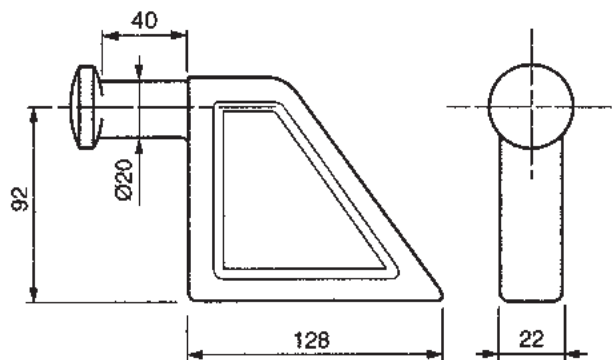

24MM TAIL GATE LATCH 02236

24MM TAIL GATE HINGE 02234

02236

02234

20MM TAIL GATE LATCH 02184

20MM TAIL GATE HINGE 02185

02184

02185