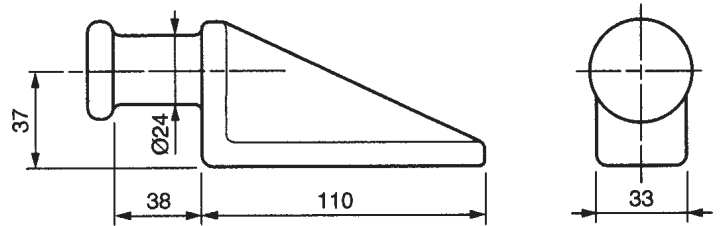

24MM TAIL GATE LATCH 02236

24MM TAIL GATE HINGE 02234

02236

02234

20MM TAIL GATE LATCH 02184

20MM TAIL GATE HINGE 02185

02184

02185