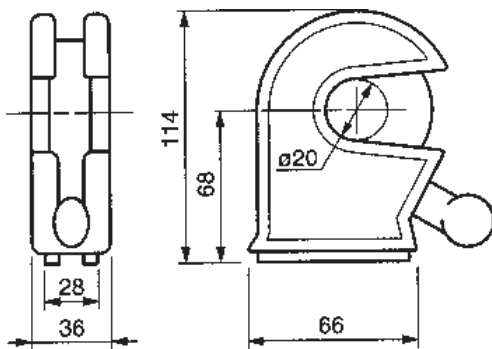

24MM TAIL GATE LATCH 02236

24MM TAIL GATE HINGE 02234

02236

02234

20MM TAIL GATE LATCH 02184

20MM TAIL GATE HINGE 02185

02184

02185