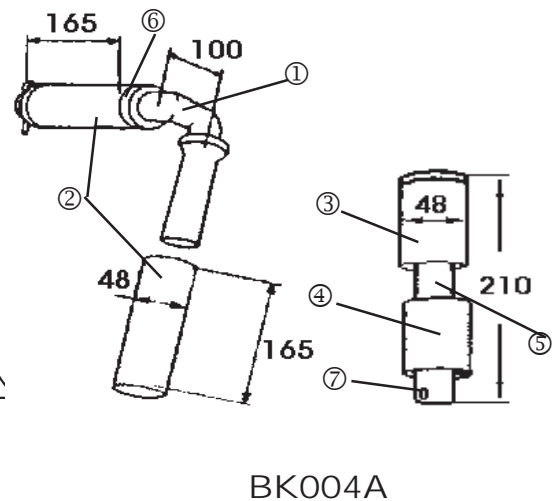

No. 1 in Transport Hydraulics

BK011A Component List			
Ref	Code	Type	Qty per Kit
1	020997A-01	Bent Bar 27mm	1
2	020997A-02	Bush 100mm	2
3	020997A-03	Bush 50mm	2
4	020997A-04	Straight Pin 27mm	1
5	020997A-05	Collet 12.5mm	4
6	020997A-06	Split Pin	1

**27MM LONG SHANK
SIDE SWING TAIL GATE KIT** **BOD011A**

BK004A Component List			
Ref	Code	Type	Qty per Kit
1	020999A-01	Bent Bar 35mm	1
2	020999A-02	Bush 165mm	2
3	020999A-03	Bush 100mm	1
4	020999A-04	Bush 75mm	1
5	020999A-05	Straight Pin 35mm	1
6	020999A-06	Collet 10mm	4
7	020999A-07	Split Pin	1

**35MM LONG SHANK
SIDE SWING TAIL GATE KIT** **BOD004A**

**50MM LONG SHANK
SIDE SWING TAIL GATE KIT** **BOD012**