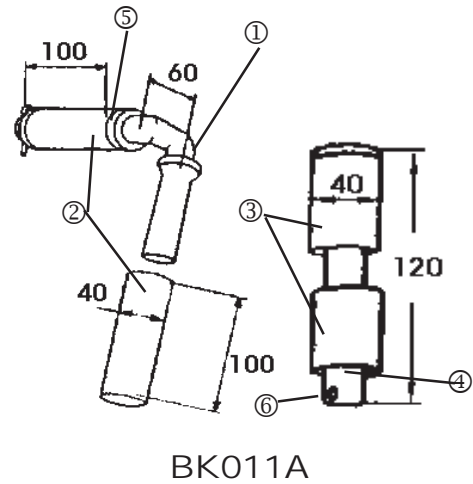

No. 1 in Transport Hydraulics

BK011A Component List			
Ref	Code	Type	Qty per Kit
1	020997A-01	Bent Bar 27mm	1
2	020997A-02	Bush 100mm	2
3	020997A-03	Bush 50mm	2
4	020997A-04	Straight Pin 27mm	1
5	020997A-05	Collet 12.5mm	4
6	020997A-06	Split Pin	1

**27MM LONG SHANK
SIDE SWING TAIL GATE KIT** **BOD011A**

BK004A Component List			
Ref	Code	Type	Qty per Kit
1	020999A-01	Bent Bar 35mm	1
2	020999A-02	Bush 165mm	2
3	020999A-03	Bush 100mm	1
4	020999A-04	Bush 75mm	1
5	020999A-05	Straight Pin 35mm	1
6	020999A-06	Collet 10mm	4
7	020999A-07	Split Pin	1

**35MM LONG SHANK
SIDE SWING TAIL GATE KIT** **BOD004A**

**50MM LONG SHANK
SIDE SWING TAIL GATE KIT** **BOD012**