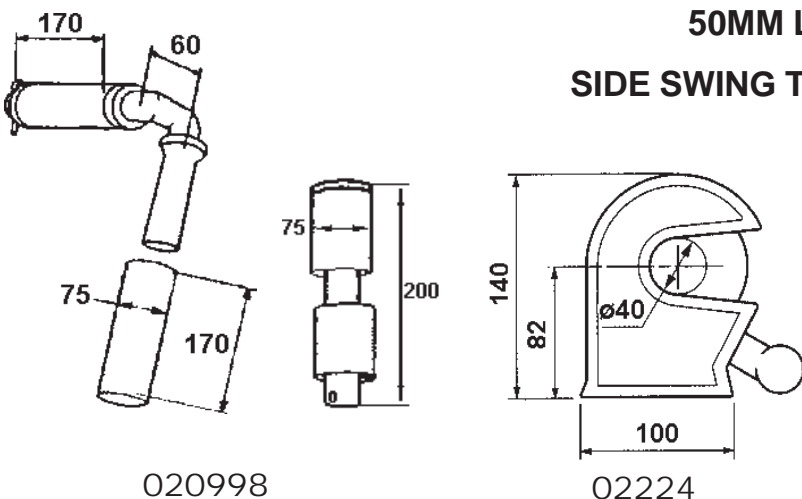

No. 1 in Transport Hydraulics

BK011A Component List			
Ref	Code	Type	Qty per Kit
1	020997A-01	Bent Bar 27mm	1
2	020997A-02	Bush 100mm	2
3	020997A-03	Bush 50mm	2
4	020997A-04	Straight Pin 27mm	1
5	020997A-05	Collet 12.5mm	4
6	020997A-06	Split Pin	1

**27MM LONG SHANK
SIDE SWING TAIL GATE KIT** **BOD011A**

BK004A Component List			
Ref	Code	Type	Qty per Kit
1	020999A-01	Bent Bar 35mm	1
2	020999A-02	Bush 165mm	2
3	020999A-03	Bush 100mm	1
4	020999A-04	Bush 75mm	1
5	020999A-05	Straight Pin 35mm	1
6	020999A-06	Collet 10mm	4
7	020999A-07	Split Pin	1

**35MM LONG SHANK
SIDE SWING TAIL GATE KIT** **BOD004A**

**50MM LONG SHANK
SIDE SWING TAIL GATE KIT** **BOD012**