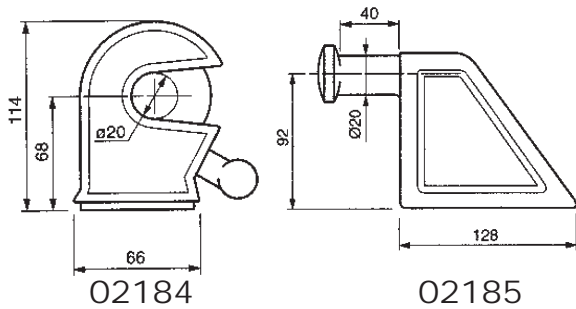

No. 1 in Transport Hydraulics

BK011A Component List			
Ref	Code	Type	Qty per Kit
1	020997A-01	Bent Bar 27mm	1
2	020997A-02	Bush 100mm	2
3	020997A-03	Bush 50mm	2
4	020997A-04	Straight Pin 27mm	1
5	020997A-05	Collet 12.5mm	4
6	020997A-06	Split Pin	1

**27MM LONG SHANK
SIDE SWING TAIL GATE KIT** **BOD011A**

BK004A Component List			
Ref	Code	Type	Qty per Kit
1	020999A-01	Bent Bar 35mm	1
2	020999A-02	Bush 165mm	2
3	020999A-03	Bush 100mm	1
4	020999A-04	Bush 75mm	1
5	020999A-05	Straight Pin 35mm	1
6	020999A-06	Collet 10mm	4
7	020999A-07	Split Pin	1

**35MM LONG SHANK
SIDE SWING TAIL GATE KIT** **BOD004A**

**50MM LONG SHANK
SIDE SWING TAIL GATE KIT** **BOD012**