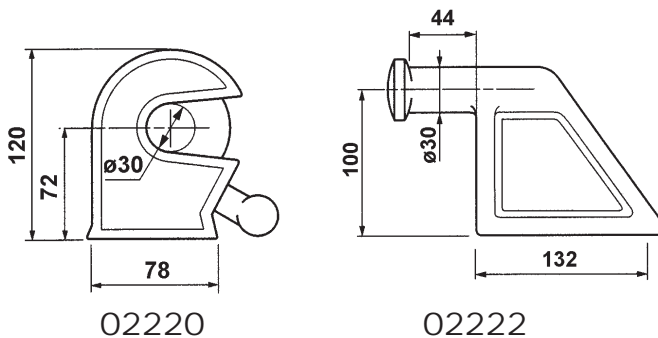

No. 1 in Transport Hydraulics

BK011A Component List			
Ref	Code	Type	Qty per Kit
1	020997A-01	Bent Bar 27mm	1
2	020997A-02	Bush 100mm	2
3	020997A-03	Bush 50mm	2
4	020997A-04	Straight Pin 27mm	1
5	020997A-05	Collet 12.5mm	4
6	020997A-06	Split Pin	1

**27MM LONG SHANK
SIDE SWING TAIL GATE KIT** **BOD011A**

BK004A Component List			
Ref	Code	Type	Qty per Kit
1	020999A-01	Bent Bar 35mm	1
2	020999A-02	Bush 165mm	2
3	020999A-03	Bush 100mm	1
4	020999A-04	Bush 75mm	1
5	020999A-05	Straight Pin 35mm	1
6	020999A-06	Collet 10mm	4
7	020999A-07	Split Pin	1

**35MM LONG SHANK
SIDE SWING TAIL GATE KIT** **BOD004A**

**50MM LONG SHANK
SIDE SWING TAIL GATE KIT** **BOD012**